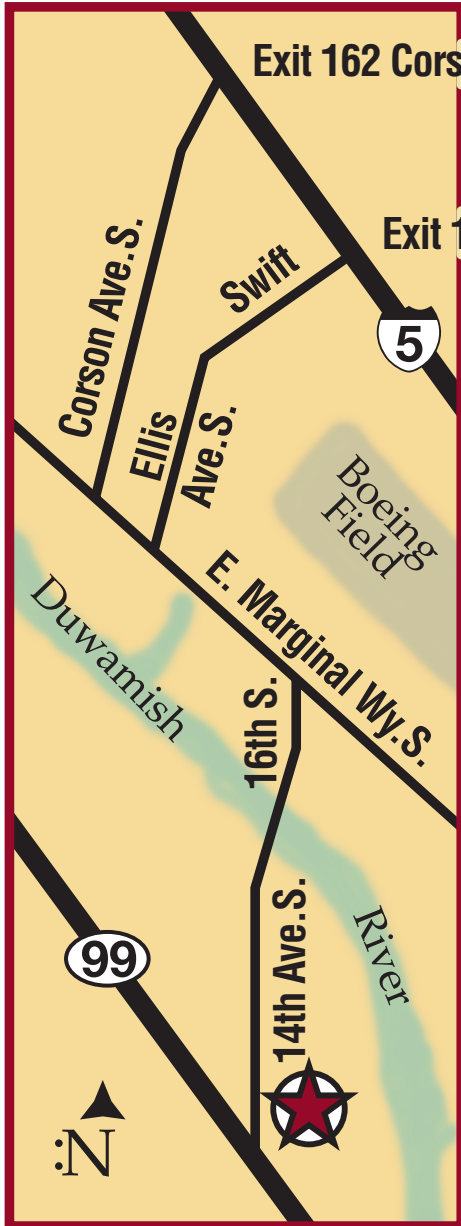

:NOTA BENE CELLARS

Fine Red Wines from Washington State

Carol Bryant : 206-459-3185 : carol@notabenecellars.com

Tim Narby : 206-459-2785 : tim@notabenecellars.com

mail : 4251 NE 88th St, Seattle, WA 98115

ship : 9320 15th Ave S, Unit CC, Seattle, WA 98108

web : www.notabenecellars.com

AREA MAP

ENLARGED DETAIL

**:NOTA
BENE
CELLARS**

**9320 15th Ave. S.
Unit CC**