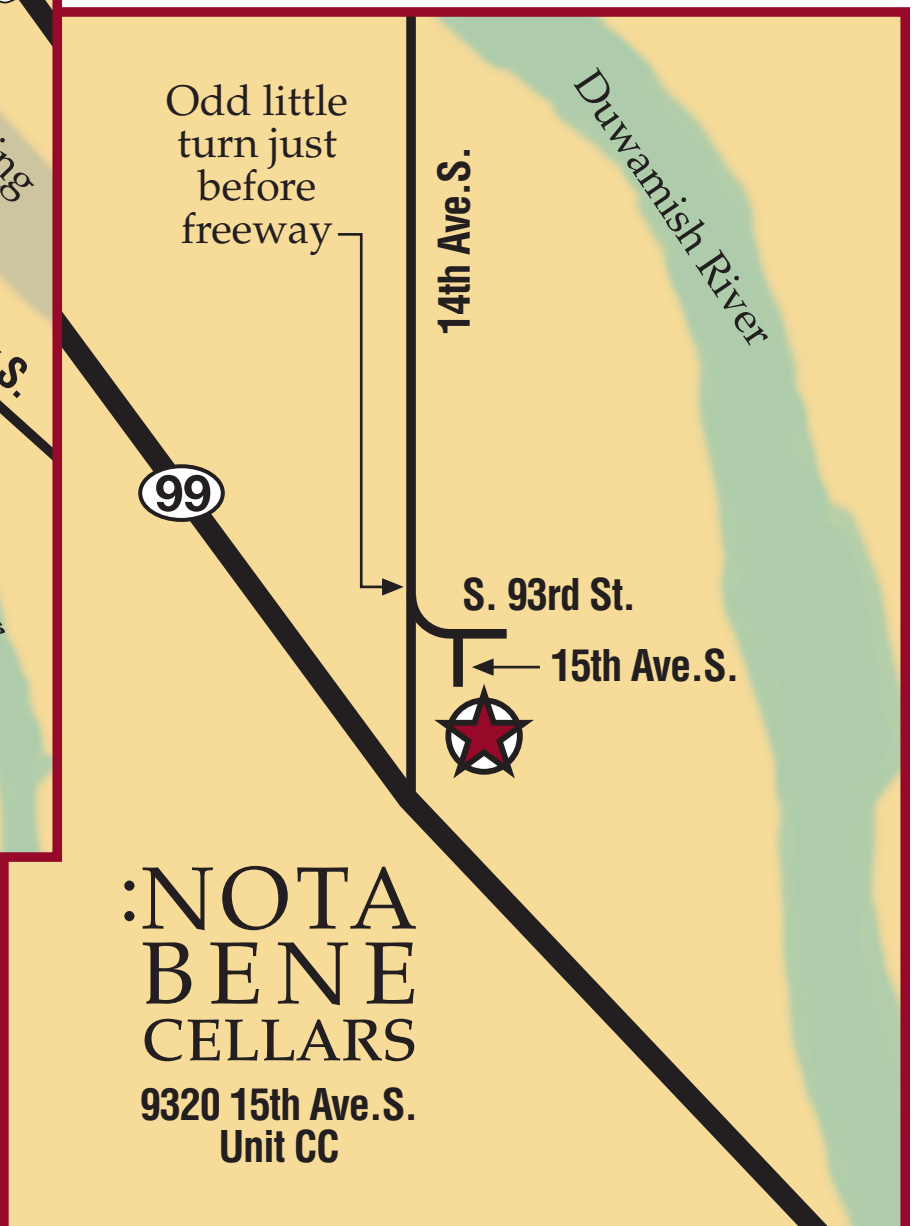

:NOTA BENE CELLARS

Fine Red Wines from Washington State

Carol Bryant : 206-459-3185 : carol@notabenecellars.com

Tim Narby : 206-459-2785 : tim@notabenecellars.com

mail : 4251 NE 88th St, Seattle, WA 98115

ship : 9320 15th Ave S, Unit CC, Seattle, WA 98108

web : www.notabenecellars.com

AREA MAP

ENLARGED DETAIL

**:NOTA
BENE
CELLARS**

**9320 15th Ave. S.
Unit CC**